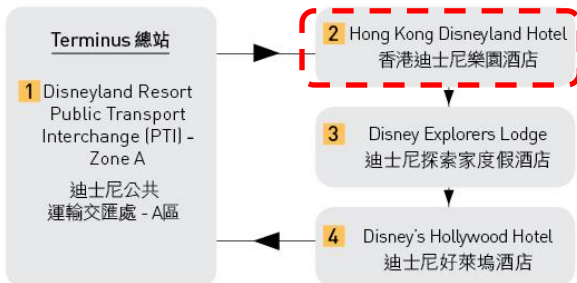

Access to Hong Kong Disneyland Hotel Conference Center from MTR Disneyland Resort Station

COMPLIMENTARY RESORT HOTEL SHUTTLE SERVICE 免費度假區酒店穿梭巴士服務

HKECIA Annual Seminar cum Christmas Cocktail

Complimentary Resort Hotel Shuttle Service

- Frequency: Every 10-15 minutes
- Estimated travel time is about 8 minutes
- Guests can also walk along Park Promenade from MTR Station to reach Hong Kong Disneyland Hotel, which takes about 20 minutes

Access to Hong Kong Disneyland Hotel Conference Center by Driving

HKCEIA Annual Seminar cum Christmas Cocktail

Complimentary Hotel Car Parking

- The Car Park is located next to the Hong Kong Disneyland Hotel
- To enjoy free parking on 6th December, please **provide your car plate number during online registration OR contact our team by email (hkecia@hkcec.com) at least 2 days prior to the event date**
- Complimentary parking space is available on first-come first-served basis (Normal charge: \$50 per hour).

Hong Kong Disneyland Hotel Floorplan

* Conference Center is also accessible from Level 3.

Pre-Seminar Guided Visit

Meeting Place:	Conference Center Main Entrance
Meeting Time:	2:00pm
Visit Time:	2:15-3:00pm