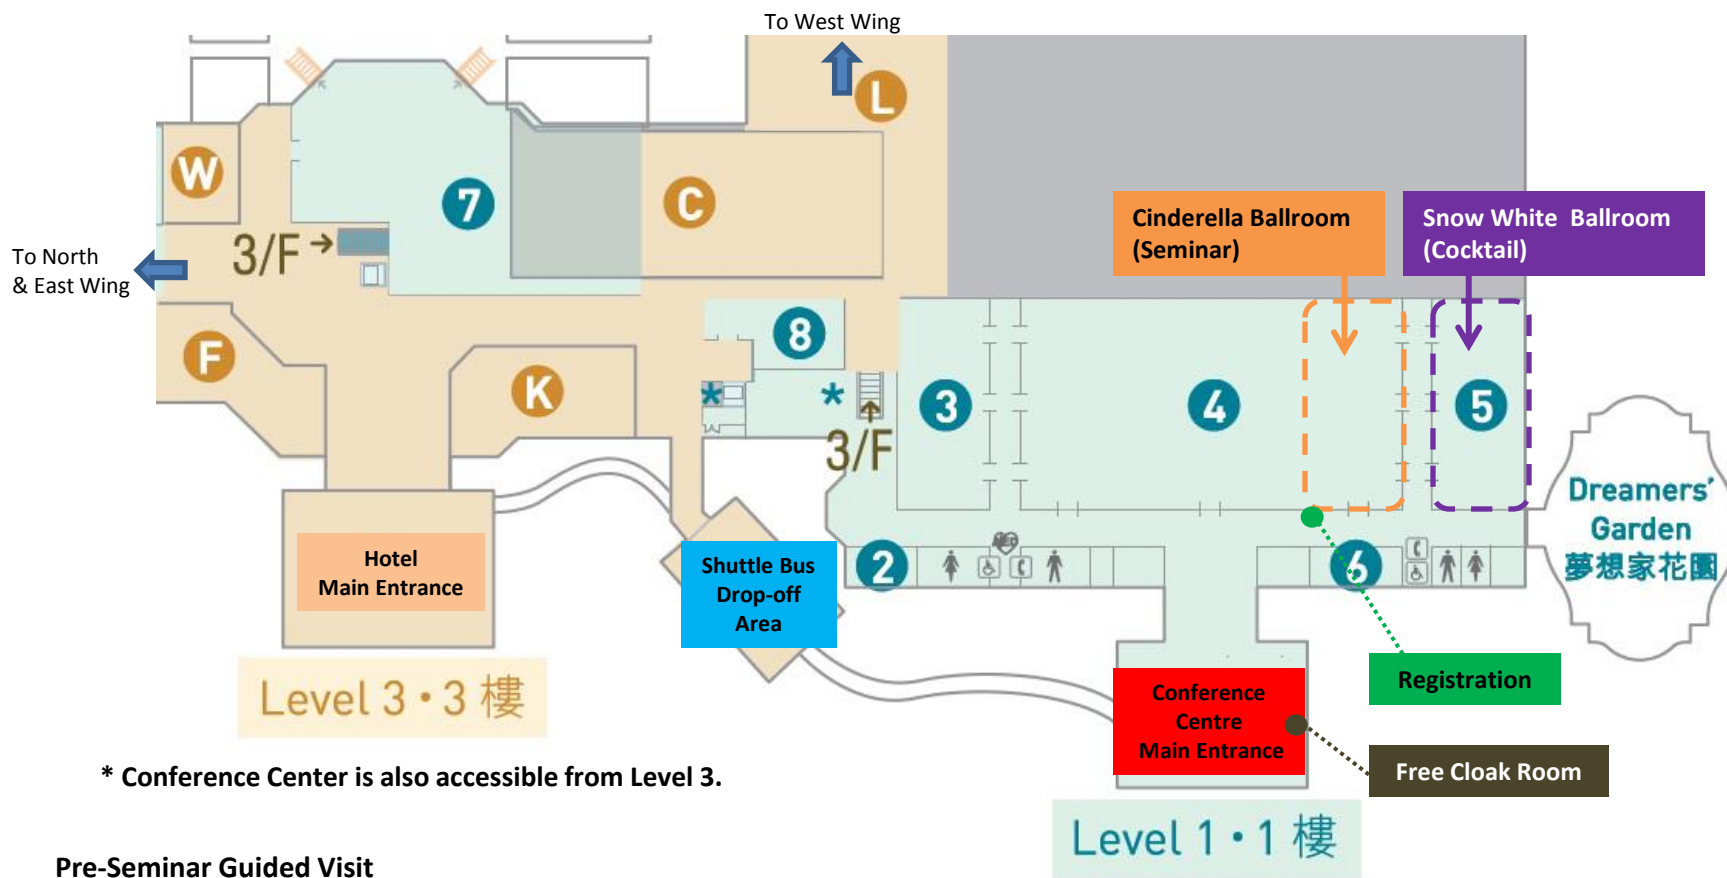

- Frequency: Every 10-15 minutes
- Estimated travel time is about 8 minutes
- Guests can also walk along Park Promenade from MTR Station to reach Hong Kong Disneyland Hotel, which takes about 20 minutes

Access to Hong Kong Disneyland Hotel Conference Center by Driving

HKCEIA Annual Seminar cum Christmas Cocktail

Complimentary Hotel Car Parking

- The Car Park is located next to the Hong Kong Disneyland Hotel
- To enjoy free parking on 6th December, please **provide your car plate number during online registration OR contact our team by email (hkecia@hkcec.com) at least 2 days prior to the event date**
- Complimentary parking space is available on first-come first-served basis (Normal charge: \$50 per hour).

Hong Kong Disneyland Hotel Floorplan

* Conference Center is also accessible from Level 3.

Pre-Seminar Guided Visit

Meeting Place:	Conference Center Main Entrance
Meeting Time:	2:00pm
Visit Time:	2:15-3:00pm

HKECIA Annual Seminar

Venue:	Cinderella Ballroom
Time:	Registration 3:00pm Seminar 3:30-6:00pm

HKECIA Christmas Cocktail

Venue:	Snow White Ballroom
Time:	Registration 6:00pm Cocktail 6:15-8:00pm